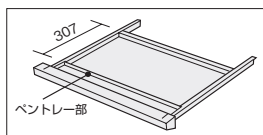

片袖デスク用ラッチ付センター引出し (オプション) ※センター引出しなしデスクにご使用ください。